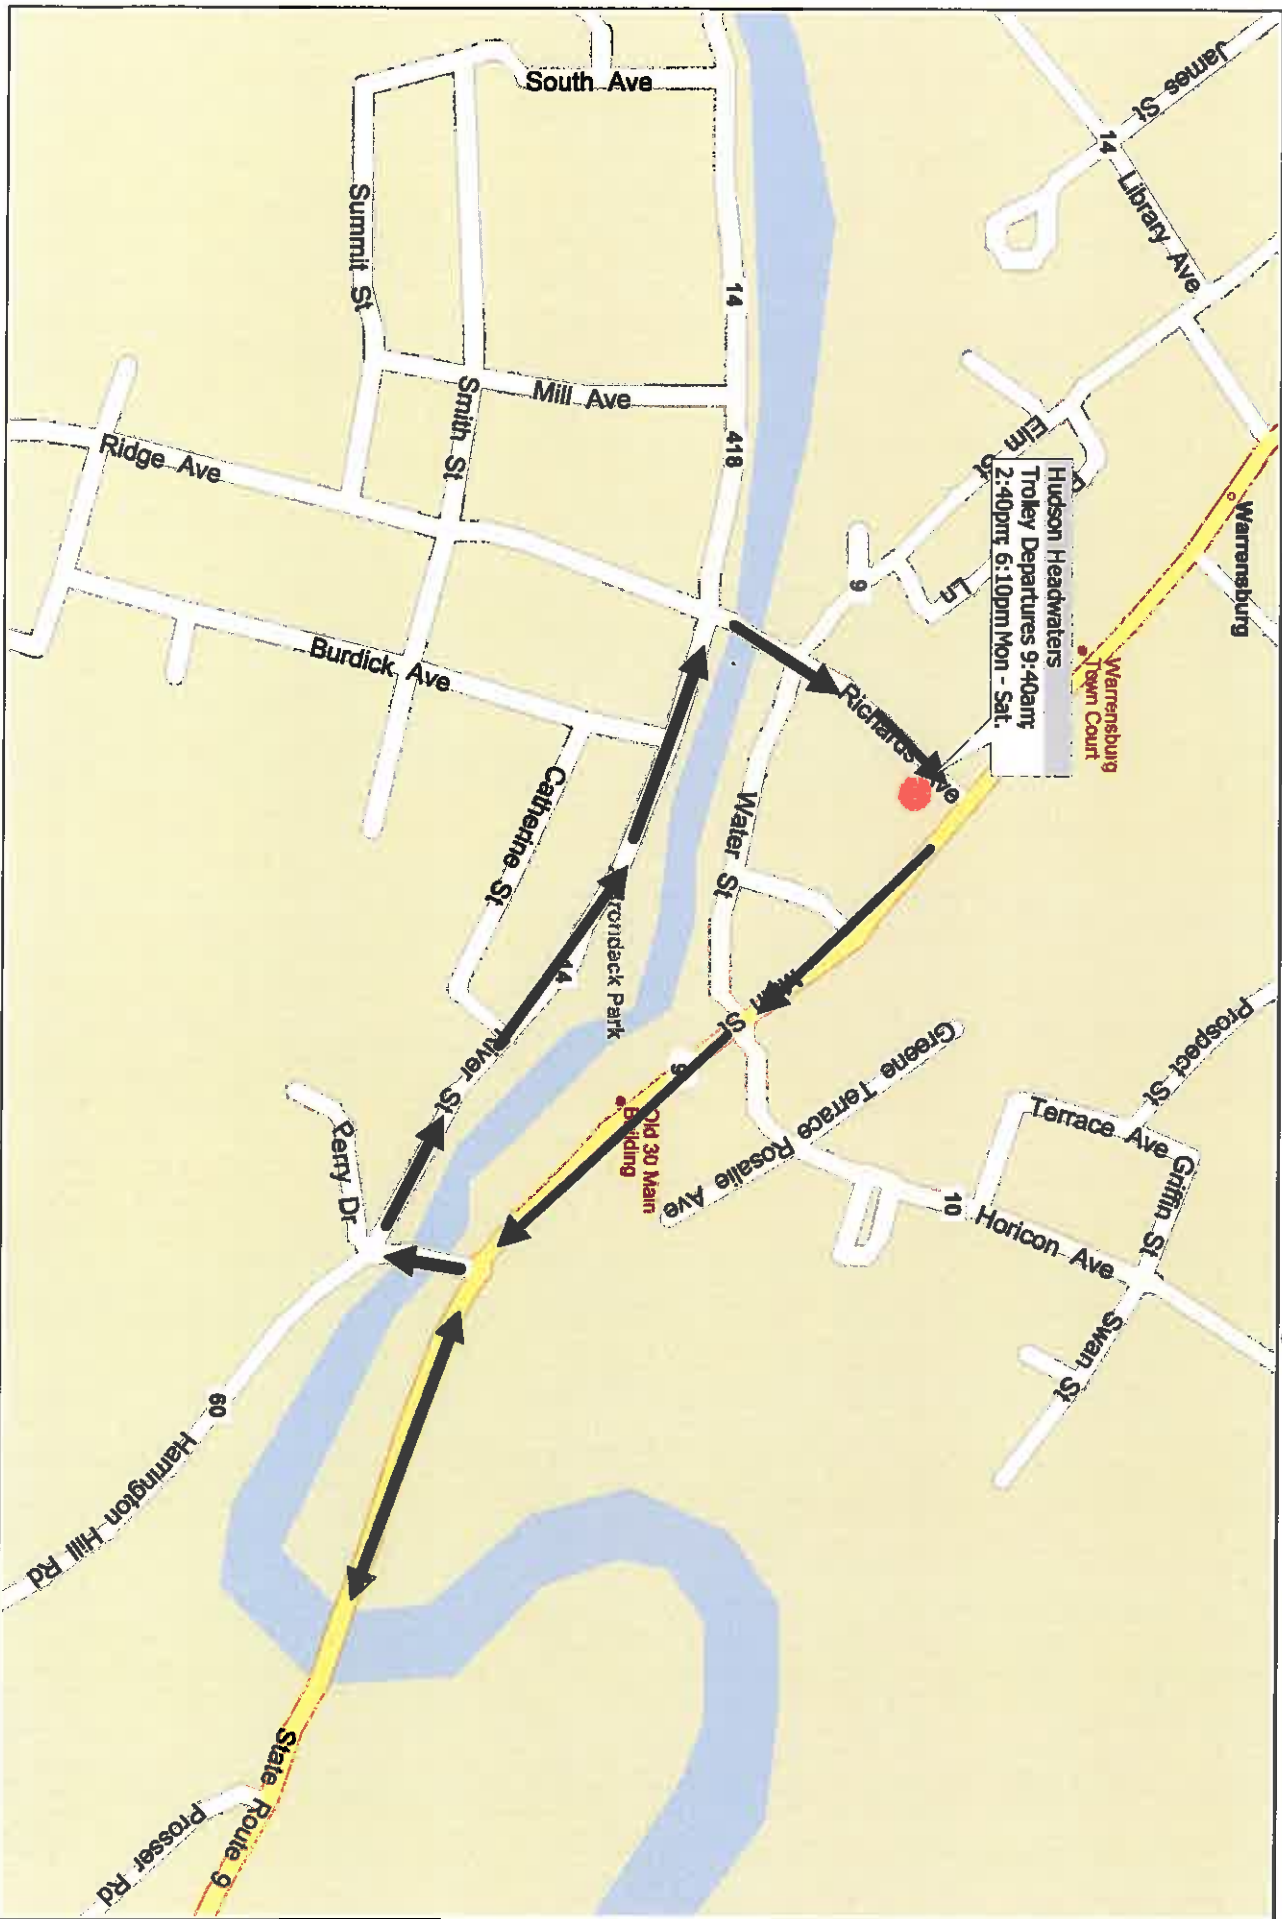

# Warrensburg GGFT Trolley route to Lake George

Copyright © and (P) 1988-2010 Microsoft Corporation and/or its suppliers. All rights reserved. <http://www.microsoft.com/streets/>  
 Certain mapping and direction data © 2010 NAVTEQ. All rights reserved. The Data for areas of Canada includes information taken with permission from Canadian authorities, including: © Her Majesty the Queen in Right of Canada, © Queen's Printer for Ontario, NAVTEQ and NAVTEQ ON BOARD are trademarks of NAVTEQ, © 2010 Tele Atlas North America, Inc. All rights reserved. Tele Atlas and Tele Atlas North America are trademarks of Tele Atlas, Inc. © 2010 by Applied Geographic Systems. All rights reserved.